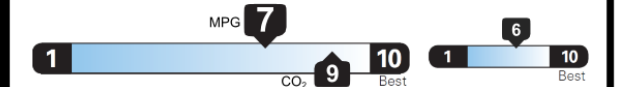

fuelconomy.gov

Calculate personalized estimates and compare vehicles

GOVERNMENT 5-STAR SAFETY RATINGS

Overall Vehicle Score Not Rated

Based on the combined ratings of frontal, side and rollover. Should ONLY be compared to other vehicles of similar size and weight.

Frontal Crash Driver Not Rated
Passenger Not Rated

Based on the risk of injury in a frontal impact. Should ONLY be compared to other vehicles of similar size and weight.

Side Crash Front seat Not Rated
Rear seat Not Rated

Based on the risk of injury in a side impact.

Rollover Not Rated

Based on the risk of rollover in a single-vehicle crash.

Star ratings range from 1 to 5 stars (★★★★★) with 5 being the highest.

Source: National Highway Traffic Safety Administration (NHTSA)

www.safercar.gov or 1-888-327-4236

PARTS CONTENT INFORMATION FOR VEHICLES IN THIS CARLINE:

U.S./CANADIAN PARTS CONTENT: 0%
MAJOR SOURCES OF FOREIGN PARTS CONTENT: JAPAN: 93%

NOTE: PARTS CONTENT DOES NOT INCLUDE FINAL ASSEMBLY, DISTRIBUTION, OR OTHER NON-PARTS COSTS.

FOR THIS VEHICLE:
FINAL ASSEMBLY POINT: BALTIMORE
COUNTRY OF ORIGIN: JAPAN
TRANSMISSION: JAPAN

This Vehicle qualifies for Nissan's

Security+Plus Extended Protection Plan

The only service agreement backed by Nissan Extended Services North America! Ask your dealer for details, or call 1-800-NISSAN-1 for more information

Dealer:
SHEEHY NISSAN OF MANASSAS
9010 LIBERIA AVE
MANASSAS, VA 20110

VIN: JA4T0MA93T031450
MDL: 51216-031450 NCT-G
OPT: H-B92C03E10L92S92

EXT: ROYAL RED
INT: BLACK
EMS: 50 STATE EMISSIONS

Transport Method: TRUCK

2026042222626AS3031

*Does not include dealer installed options and accessories, local taxes or license fees. This label has been applied pursuant to federal law. Do not remove prior to delivery to the ultimate purchaser.

**Not actual Monroney Label. Provided for informational purposes only. Vehicle features, pricing and other information subject to change, may vary from actual vehicle content and/or Monroney label description. While Nissan makes reasonable efforts to ensure accuracy of information, Nissan is not responsible for changes, errors or omissions. See actual vehicle and/or verify information in question with your Nissan dealer.