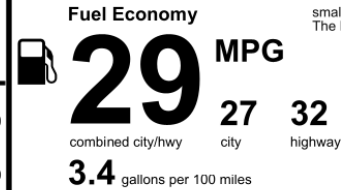

EXTERIOR

17" Alloy Wheels
Temporary Spare Tire
LED Low & High Beam Headlights
LED Daytime Running Lights
LED Taillights
Dual Power Heated Outside Mirrors

ROCK CREEK UNIQUE FEATURES ++

235/65R17 All-Terrain Tires
HD Intelligent Around View Monitor w/
Moving Object Detection & Off Road Mode
Hill Descent Control
Tubular Roof Rack
Unique Front Fascia & Grille
Rock Creek Badging
Prima-Tex® Leatherette Heated Front Seats
w/ Contrast Stitch & Rock Creek logo
Cargo 12V Outlet

+See your Dealer for terms, conditions and limitations
++Optional Equipment Replaces Standard Where Applicable
+++Federal/State/Local laws may apply. Review before using

Manufacturer's Suggested Retail Base Price:	$34,390.00
Options Included by Manufacturer	
ROCK CREEK® Premium Package	800.00
Hands-free Power Liftgate++	
Reverse Tilt-Down Outside Mirrors	
Memory Driver Seat and Outside Mirrors	
4-way Power Passenger Seat	
Wireless Charging Pad	
Heated Steering Wheel	
Rock Creek All-Season Cargo Area Protector, Floor Liners & First Aid Kit	450.00
Splash Guards (Set of 4-Black)	260.00
DESTINATION CHARGES	1,545.00
Total*	$37,445.00

Warranty Booklet & owner publications available @ <https://www.nissanusa.com/owners/manuals-guides.html> or call 1-800-NISSAN-1

EPA DOT Fuel Economy and Environment

Gasoline Vehicle