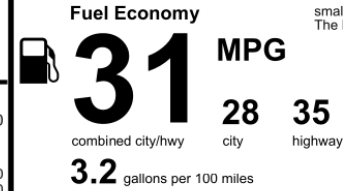

AUDIO & INFOTAINMENT

NissanConnect® Services powered by
SiriusXM®+
Apple CarPlay®+
Android Auto™+
SiriusXM®+
8" Color Touch-screen Display
Wi-Fi Hotspot+

EXTERIOR

19" Alloy Wheels
P235/55R19 All-season Tires
Temporary Spare Tire
LED Low & High Beam Headlights
LED Daytime Running Lights
LED Taillights
Dual Power Heated Outside Mirrors
Dark Armor™ Badging
Black Roof Rails

*See your Dealer for terms, conditions and limitations
**Optional Equipment Replaces Standard Where Applicable
+++Federal/State/Local laws may apply. Review before using

Manufacturer's Suggested Retail Base Price:	$34,740.00
Options Included by Manufacturer	
Splash Guards (Set of 4-Black)	260.00
Illuminated Kickplates	420.00
Premium Paint	450.00
Floor Mats, Cargo Area Protector, Seatback Protector, & First Aid Kit	465.00
Frameless Rearview Mirror w/ Universal Remote	445.00
DESTINATION CHARGES	1,545.00
Total*	$38,325.00

Warranty Booklet & owner publications available @ <https://www.nissanusa.com/owners/manuals-guides.html> or call 1-800-NISSAN-1

EPA DOT Fuel Economy and Environment

Gasoline Vehicle

small SUVs range from 14 to 138 MPG. The best vehicle rates 146 MPGe.

You save $500
in fuel costs over 5 years compared to the average new vehicle.

Annual fuel cost $1,600