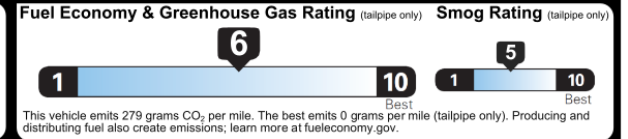

You save $750

in fuel costs over 5 years compared to the average new vehicle.

Annual fuel cost $1,550